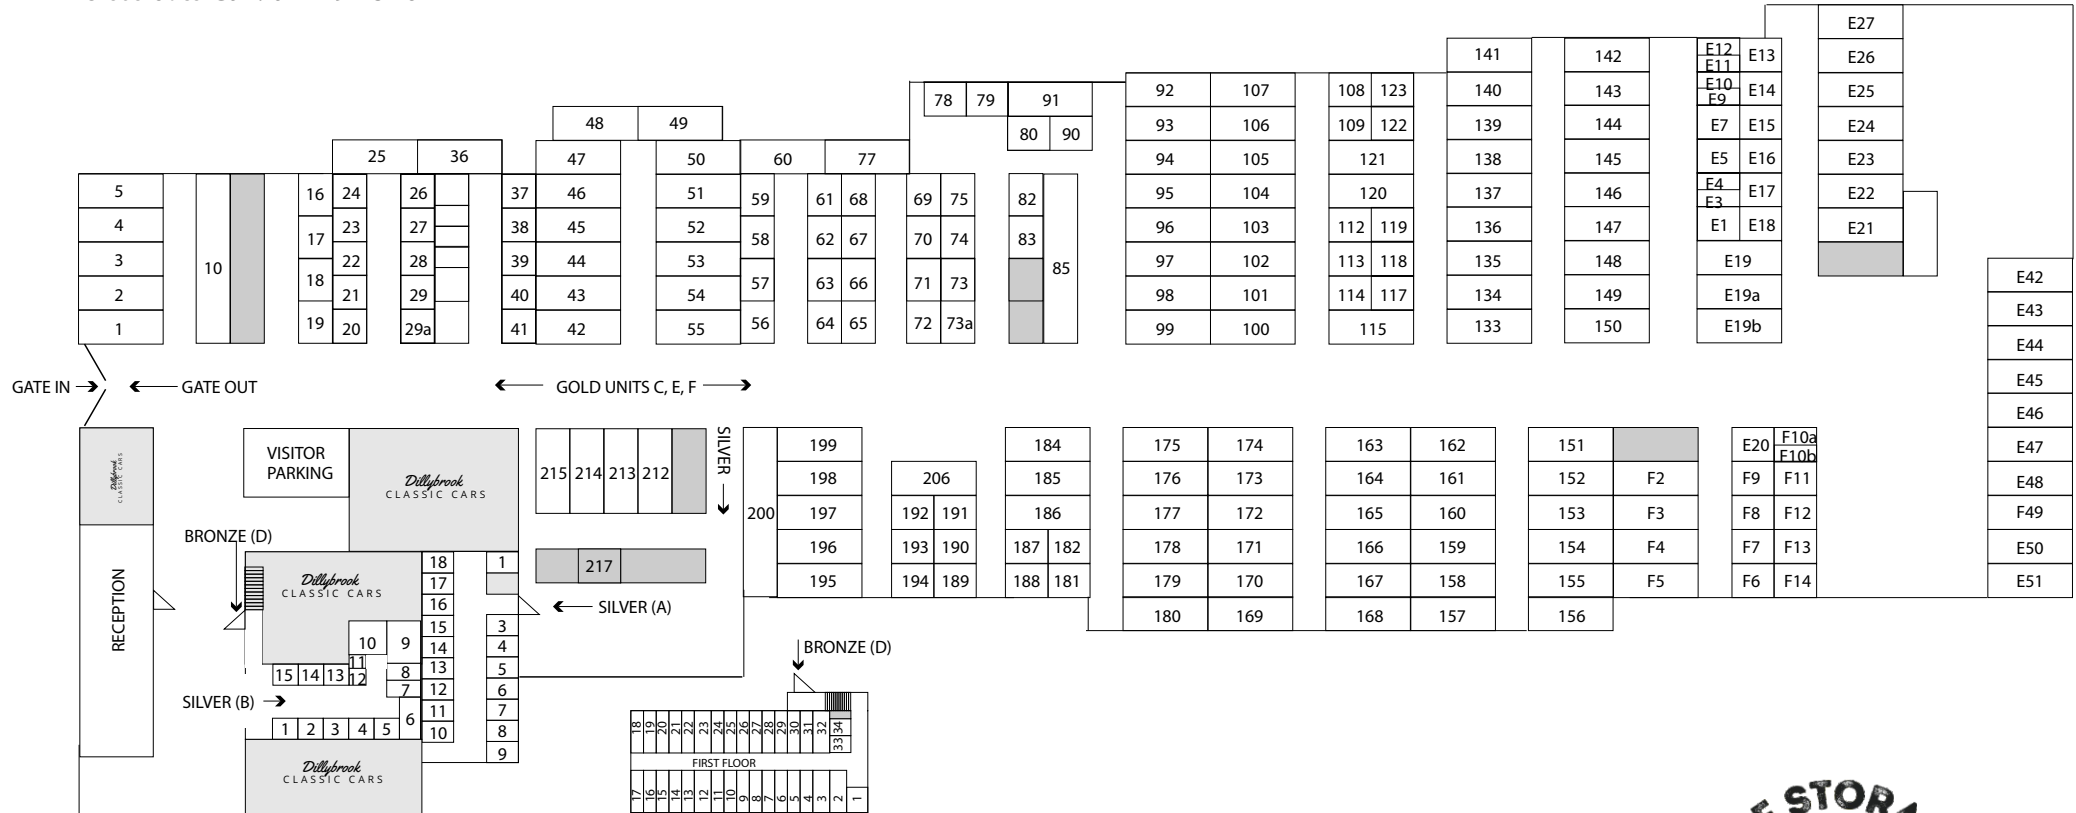

SITE MAP

Open Gate Call: 07719 257624

Close Gate Call: 07719 257624

ACCESS HOURS

Bronze & Silver unit access: Monday - Friday 9am - 5pm

Silver (Area A) access: Monday - Sunday 7am - 7pm (Access Code Required)

Gold access: Monday - Sunday 24 Hours

OFFICE HOURS

Monday - Friday 9am - 5pm

EMERGENCY CONTACT

Jonathan - 07876 566182

Gordon - 07747 777851